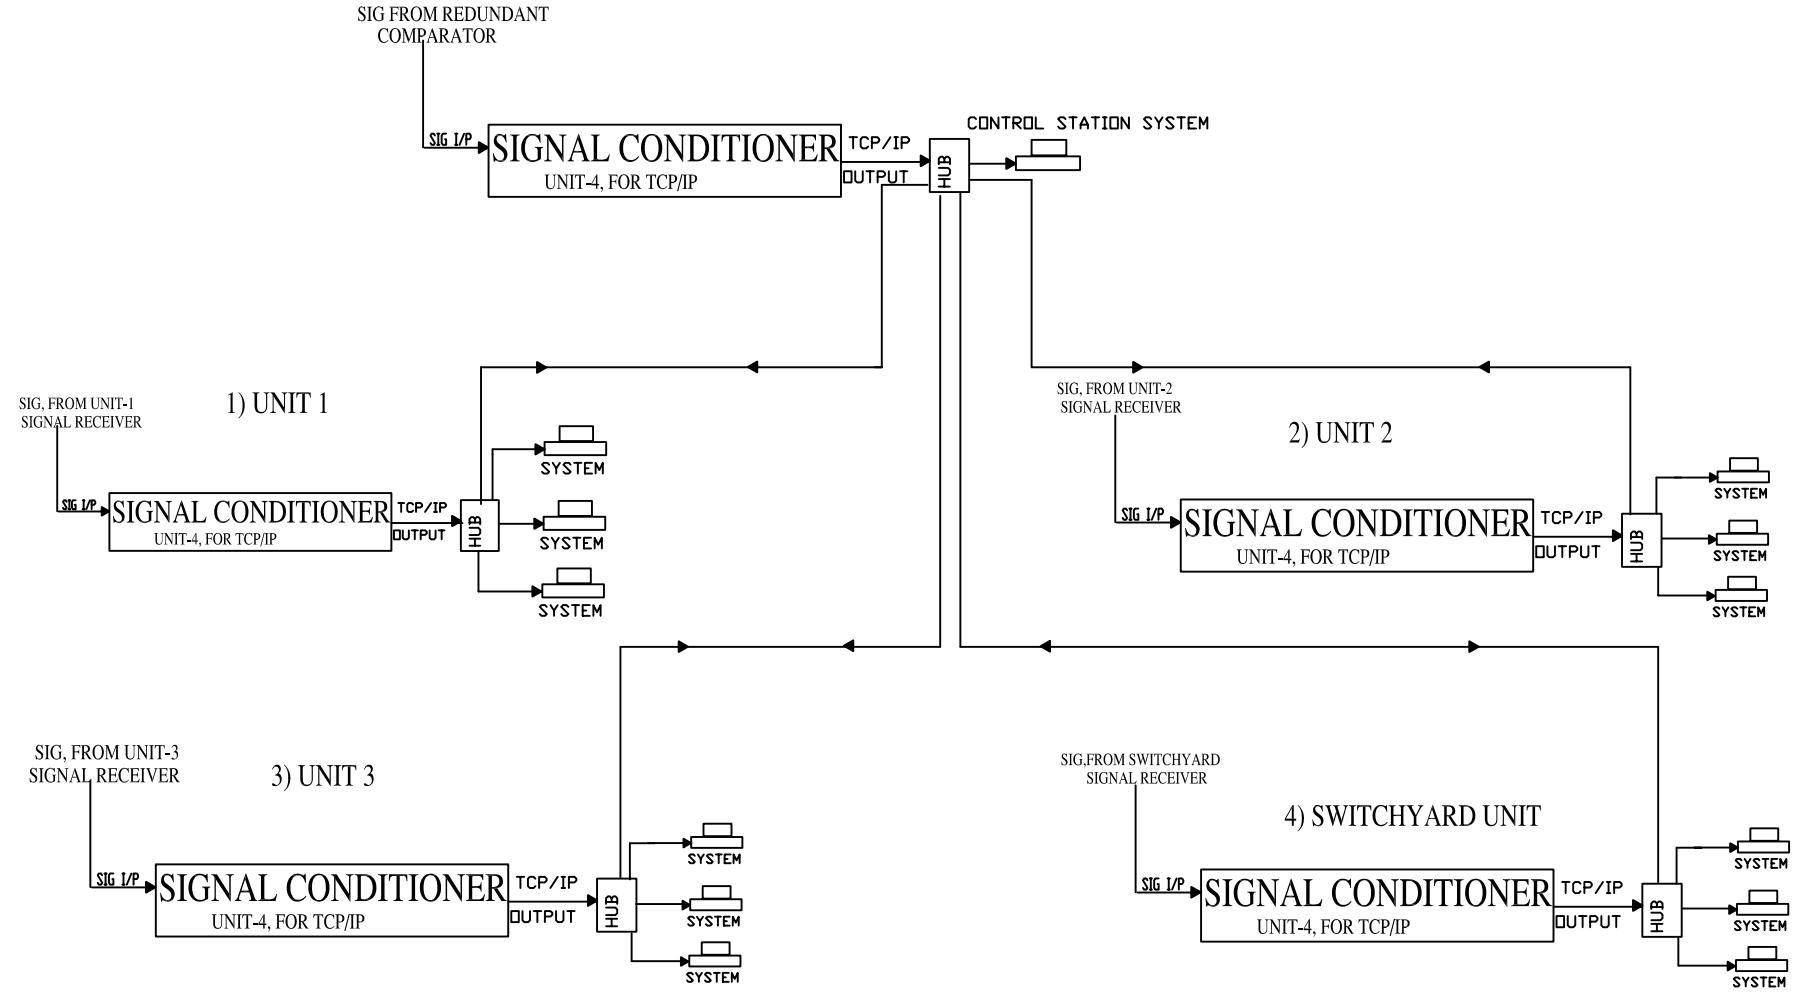

CONTROL ROOM LAN TO UNIT / SWITCHYARD / PLCs LAN CONNECTION

CONTROL EQUIPMENT ROOM

						DRN. BY: GS	SERTEL ELECTRONICS PVT. LIMITED., CHENNAI -96 SCHEME DIAGRAM: SERTEL GPS MASTER SLAVE CLOCK SYNCHARNATION SYSTEM	DRAWING NO. :	
						CHKD. BY: GS		2003/RGN/J4/210/A	
						APPD. BY: RGN			
REV	REVISION DETAILS	DRN	CHKD	APPD	DATE	DATE: 27-10-03	CUSTOMER : TYPICAL DRAWIG	SHEET 2 OF 4	REV
8		7				6	5	4	3
						2	1		