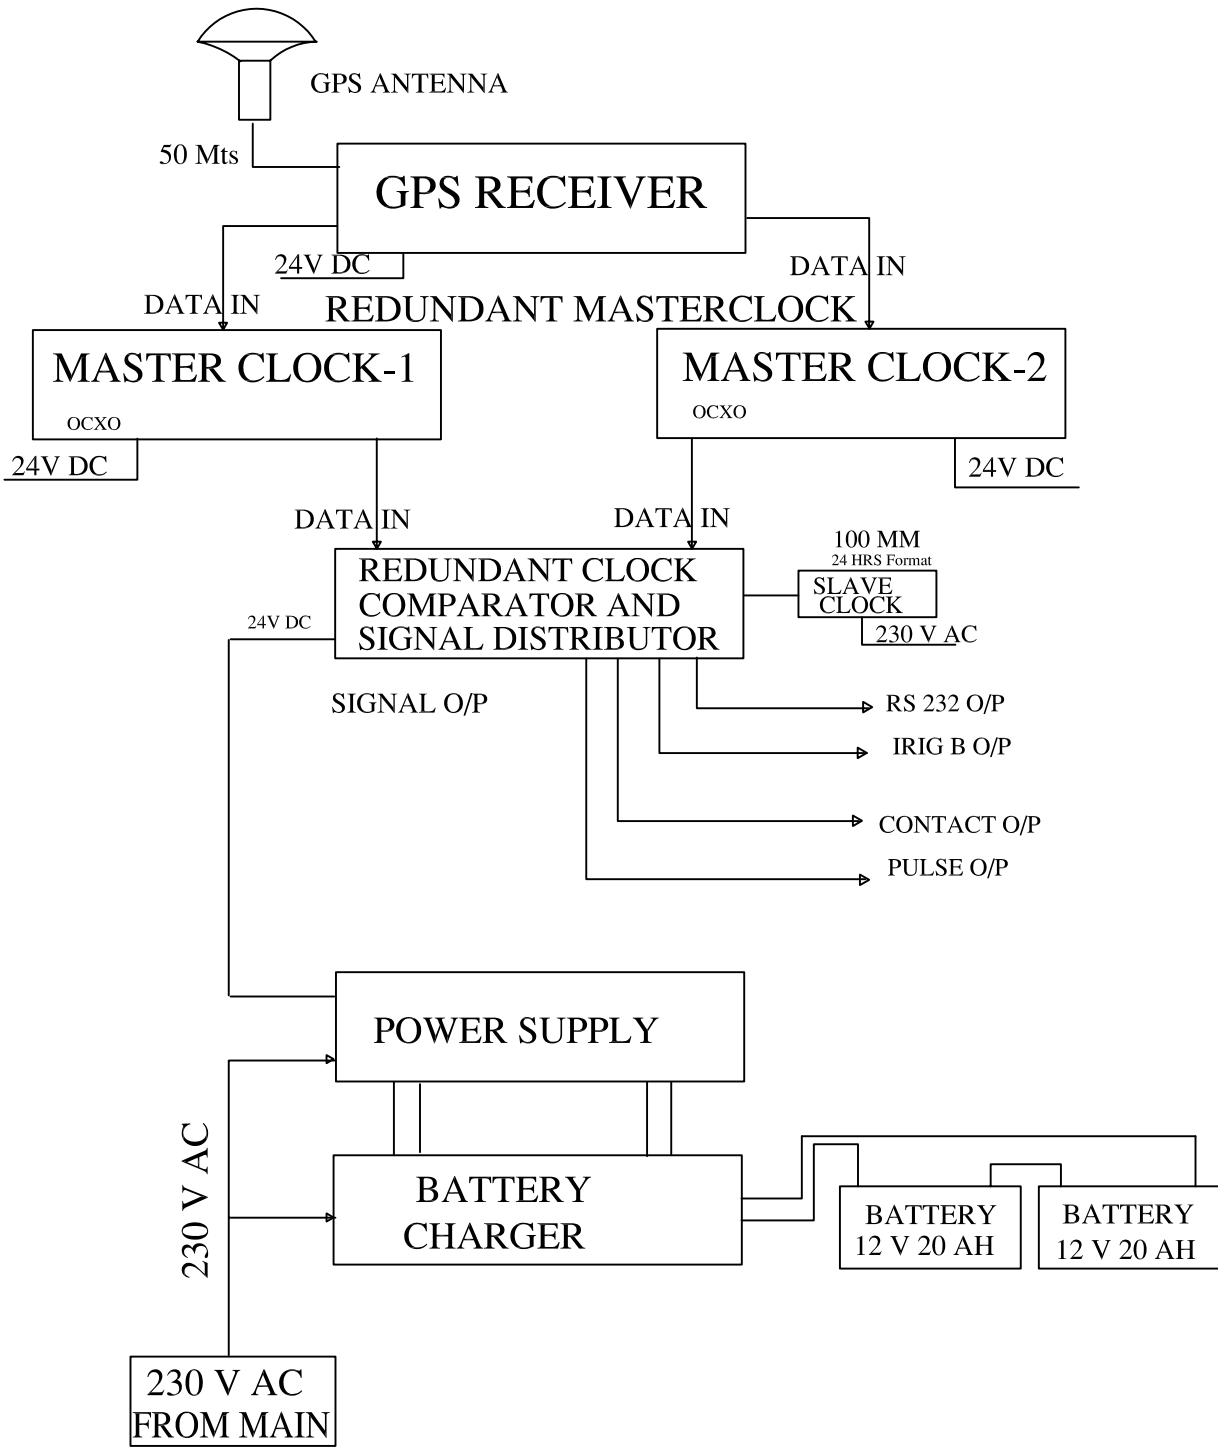

REDUNDANT MASTERCLOCK

DRAWING NO.:

2003 / RGN / J6 / 212

CHENNAI -96

SERTEL ELECTRONICS PVT. LIMITED.,

SCHEME DIAGRAM:
GPS AND REDUNDANT MASTER CLOCK SYSTEM CONFIGURATION

TYPICAL DRAWING

DRN. BY: GS	DATE: 28-10-03
CHKD. BY: GS	
APPD. BY: RGN	