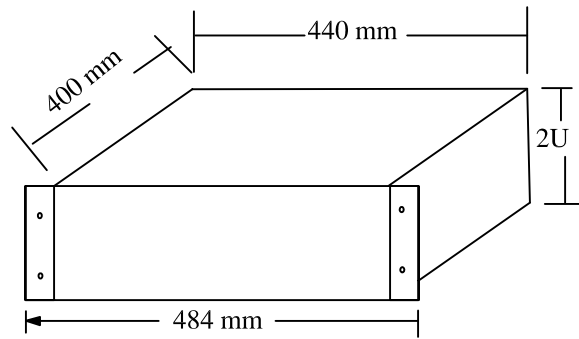

MECHANICAL DIMENSION

FRONT CUTOUT SIZE

19" RACK DIMENSION

Sertel Equipment meets the type test for the standard of IEC 255-IV

- | | |
|--|----------------------|
| 1. Electrical fast transient test as per | IEC 61000-4-4,2001 |
| 2. Electrostatic discharge test as per | IEC 61000-4-2, 2001 |
| 3. High energy surge test as per | IEC 61000-4-5, 2001 |
| 4. Radiated susceptibility test as per | IEC 61000-4-3, 2002 |
| 5. Conducted RF immunity test as per | IEC 61000-4-6, 1996 |
| 6. 1.0MHZ damped oscillatory surge test as per | IEC 61000-4-12. 2001 |
| 7. Power Frequency magnetic field test as per | IEC 61000-4-8, 1994 |