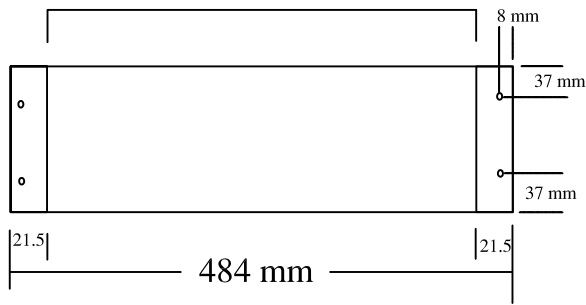

MECHANICAL DIMENSION

FRONT CUTOUT SIZE

19" RACK DIMENSION

Sertel Equipment meets the type test for the standard of IEC 255-IV

- | | |
|--|----------------------|
| 1. Electrical fast transient test as per | IEC 61000-4-4,2001 |
| 2. Electrostatic discharge test as per | IEC 61000-4-2, 2001 |
| 3. High energy surge test as per | IEC 61000-4-5, 2001 |
| 4. Radiated susceptibility test as per | IEC 61000-4-3, 2002 |
| 5. Conducted RF immunity test as per | IEC 61000-4-6, 1996 |
| 6. 1.0MHZ damped oscillatory surge test as per | IEC 61000-4-12. 2001 |
| 7. Power Frequency magnetic field test as per | IEC 61000-4-8, 1994 |